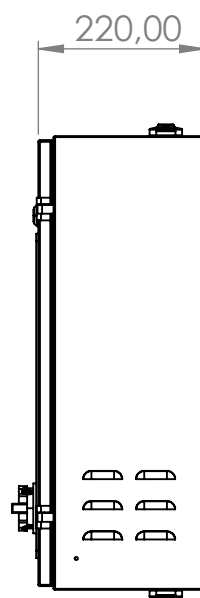

		<b>ARGON SISTEMI D.O.O.</b> Braće Mulić 13 71000 Sarajevo, BiH +387(33)959999 info@argon.ba		DEBURR AND BREAK SHARP EDGES	DO NOT SCALE DRAWING	REVISION
		UNLESS OTHERWISE SPECIFIED: DIMENSIONS ARE IN MILLIMETERS				
NAME	SIGNATURE	DATE			TITLE: <h1>Parking kontroler</h1>	
DRAWN					DWG NO. <h1>Dimenzije</h1>	
CHKD					A4	
APPVD					SCALE:1:10	
MFG					SHEET 1 OF 1	
Q.A			MATERIAL:			
			WEIGHT:			