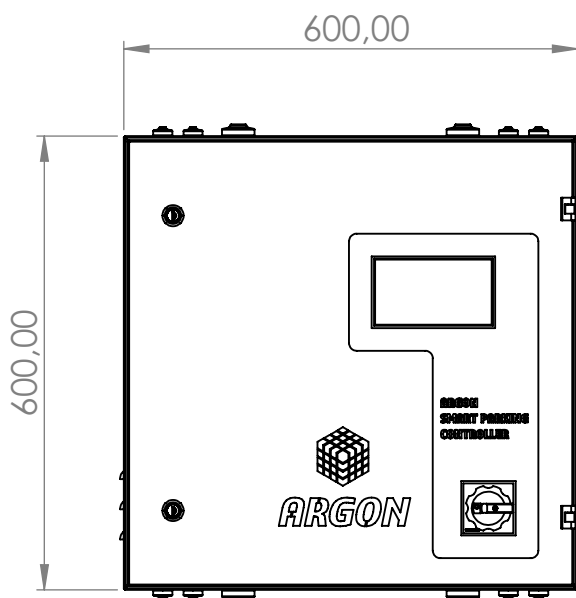

		<b>ARGON SISTEMI D.O.O.</b> Braće Mulić 13 71000 Sarajevo, BiH +387(33)959999 info@argon.ba		DEBURR AND BREAK SHARP EDGES	DO NOT SCALE DRAWING	REVISION
		UNLESS OTHERWISE SPECIFIED: DIMENSIONS ARE IN MILLIMETERS				
NAME	SIGNATURE	DATE			TITLE: <h1>Parking kontroler</h1>	
DRAWN					DWG NO. <h1>Dimenzije</h1>	
CHKD					A4	
APPVD					SCALE:1:10	
MFG					SHEET 1 OF 1	
Q.A			MATERIAL:			
			WEIGHT:			